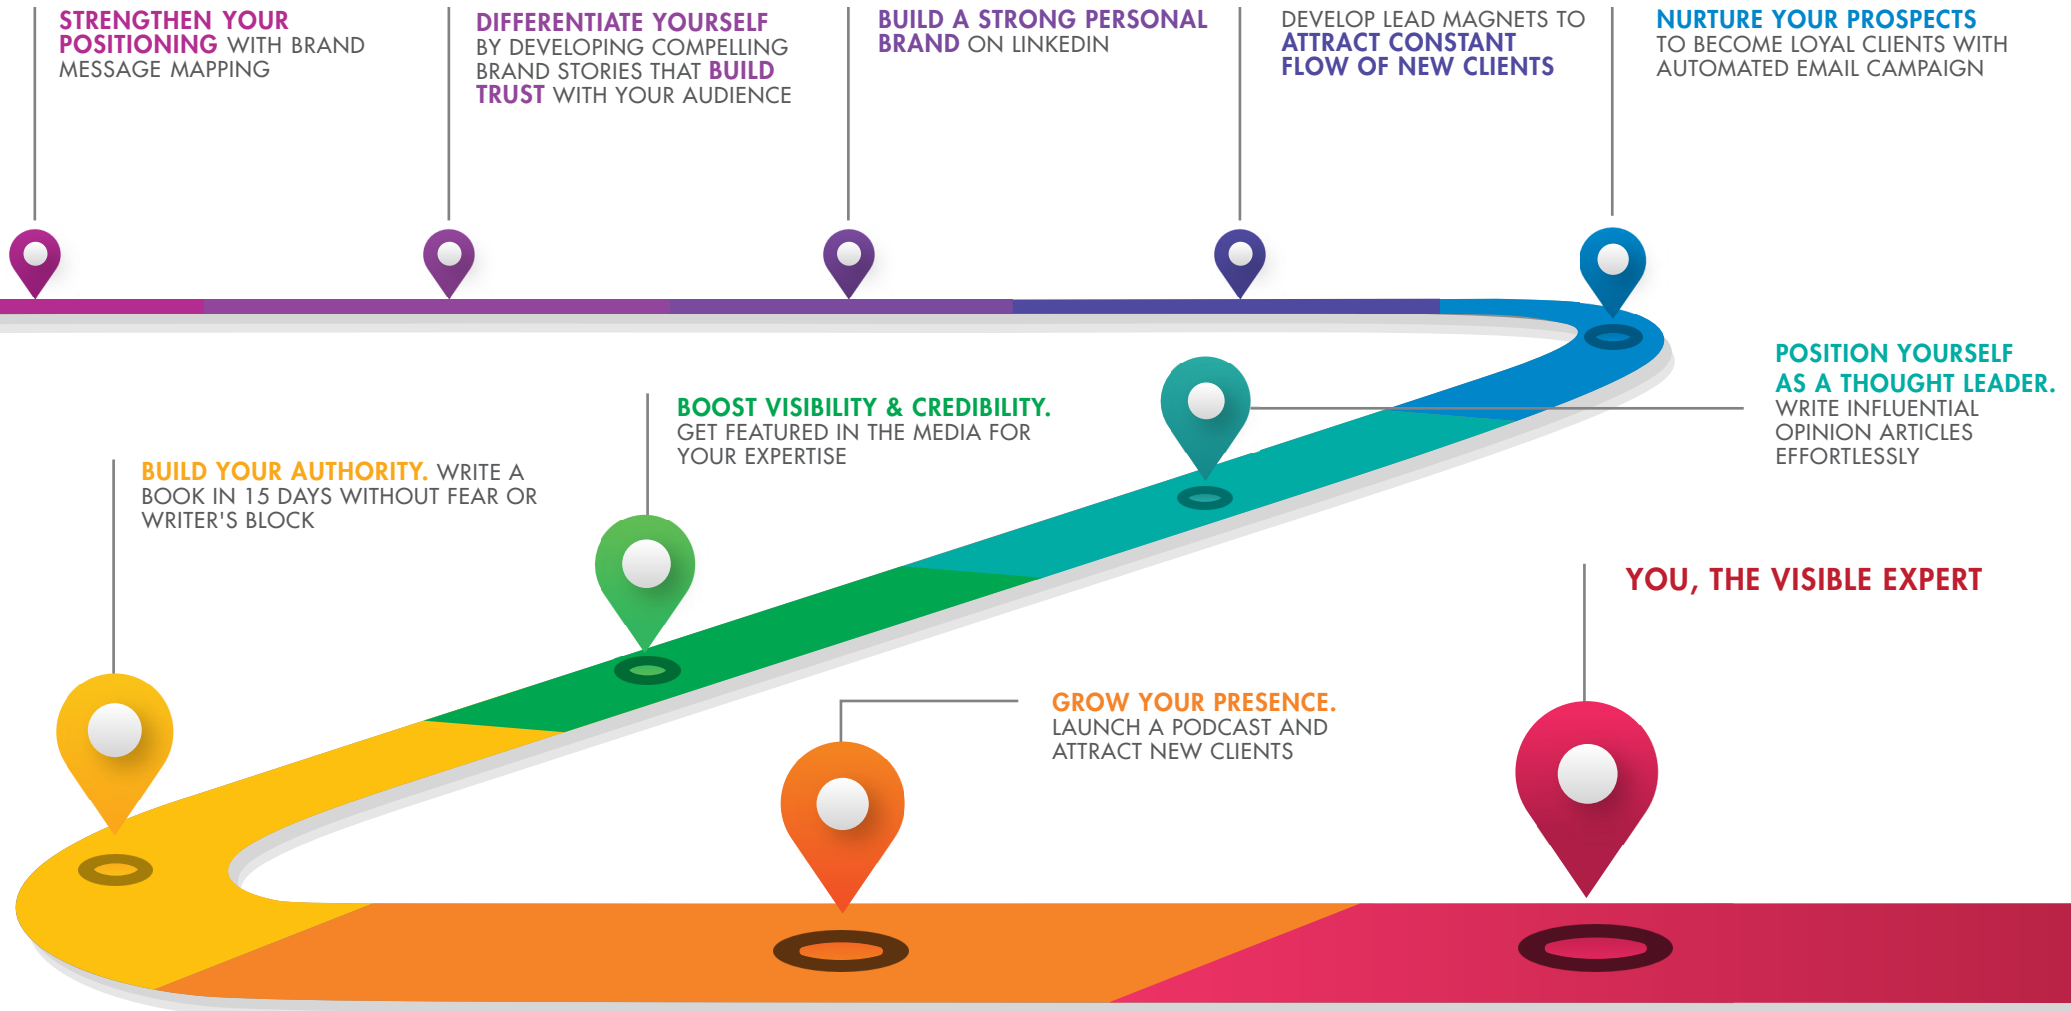

THE VISIBLE EXPERT PATHWAY

FOR THE SUBJECT MATTER EXPERT WHO WANTS TO STAND OUT.

Anyone can create a persona to make themselves look like an expert. But real experts are those who consistently offer powerful insights and quality opinions on their niche. Don't call yourself an expert. Get visible and give others good reasons to call you one.

Our pathway offers a systematic and modular approach to bringing you from where you are to becoming a recognised expert in your niche.

Copyright 2021 Nabyula Pte Ltd